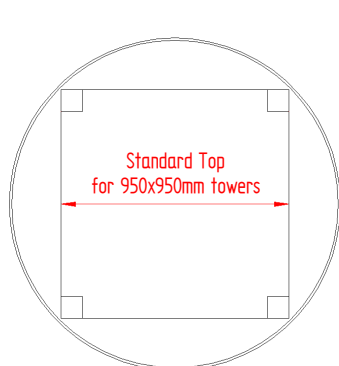

Montebianco Top

- > Dome shaped top adaptable to any play structure. Available in 2 sizes (Standard e Max)
- > Material: linear high density mass coloured polyethylene, uv rays stabilized, 100% recyclable
- > Rotational moulding (single fusion without welds and junctions)
- > Available in many different colours
- > In compliance with technical norm UNI EN 1176