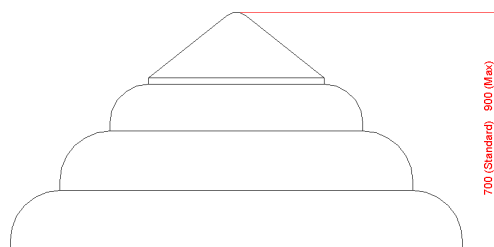

Montebianco Top

- > Dome shaped top adaptable to any play structure. Available in 2 sizes (Standard e Max)
- > Material: linear high density mass coloured polyethylene, uv rays stabilized, 100% recyclable
- > Rotational moulding (single fusion without welds and junctions)
- > Available in many different colours
- > In compliance with technical norm UNI EN 1176