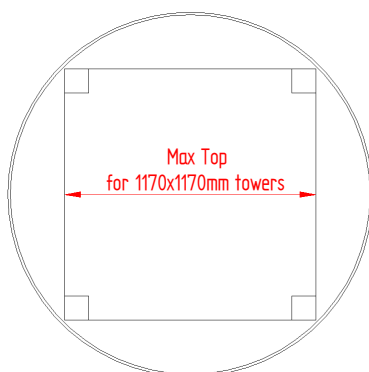

Montebianco Top

- > Dome shaped top adaptable to any play structure. Available in 2 sizes (Standard e Max)
- > Material: linear high density mass coloured polyethylene, uv rays stabilized, 100% recyclable
- > Rotational moulding (single fusion without welds and junctions)
- > Available in many different colours
- > In compliance with technical norm UNI EN 1176