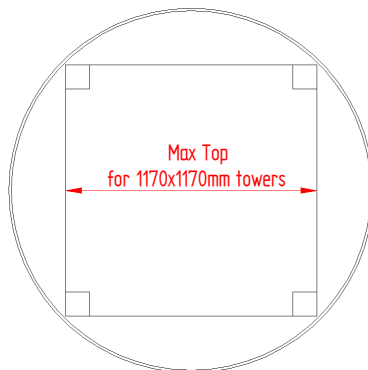

Cervino Top

Standard Top
for 950x950mm towers

Max Top
for 1170x1170mm towers

- > Dome shaped top adaptable to any play structure. Available in 2 sizes (Standard e Max)
- > Material: linear high density mass coloured polyethylene, uv rays stabilized, 100% recyclable
- > Rotational moulding (single fusion without welds and junctions)
- > Available in many different colours
- > In compliance with technical norm UNI EN 1176