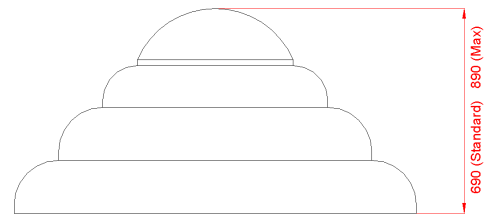

Cervino Top

Standard Top
for 950x950mm towers

Max Top
for 1170x1170mm towers

- > Dome shaped top adaptable to any play structure. Available in 2 sizes (Standard e Max)
- > Material: linear high density mass coloured polyethylene, uv rays stabilized, 100% recyclable
- > Rotational moulding (single fusion without welds and junctions)
- > Available in many different colours
- > In compliance with technical norm UNI EN 1176