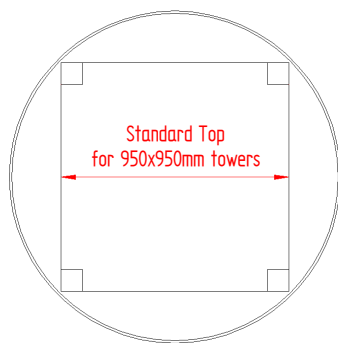

Cervino Top

Standard Top
for 950x950mm towers

Max Top
for 1170x1170mm towers

- > Dome shaped top adaptable to any play structure. Available in 2 sizes (Standard e Max)
- > Material: linear high density mass coloured polyethylene, uv rays stabilized, 100% recyclable
- > Rotational moulding (single fusion without welds and junctions)
- > Available in many different colours
- > In compliance with technical norm UNI EN 1176